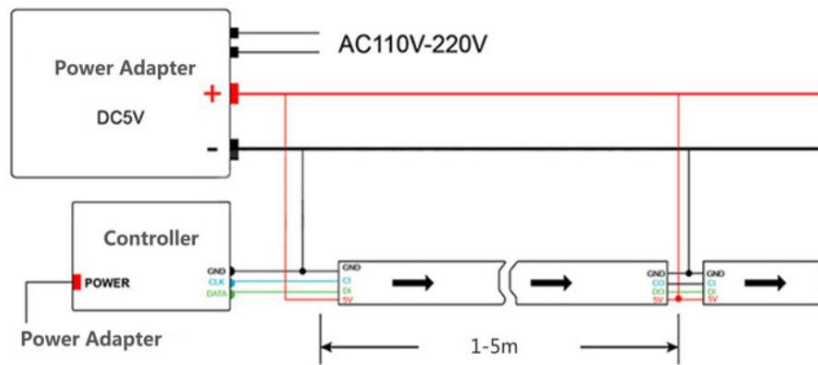

decoration, speaker lighting decoration, entertainment places, bar backlight, ceiling backlight, LED light box, LED light, aquarium products, car decoration, etc.

Wire Connection: