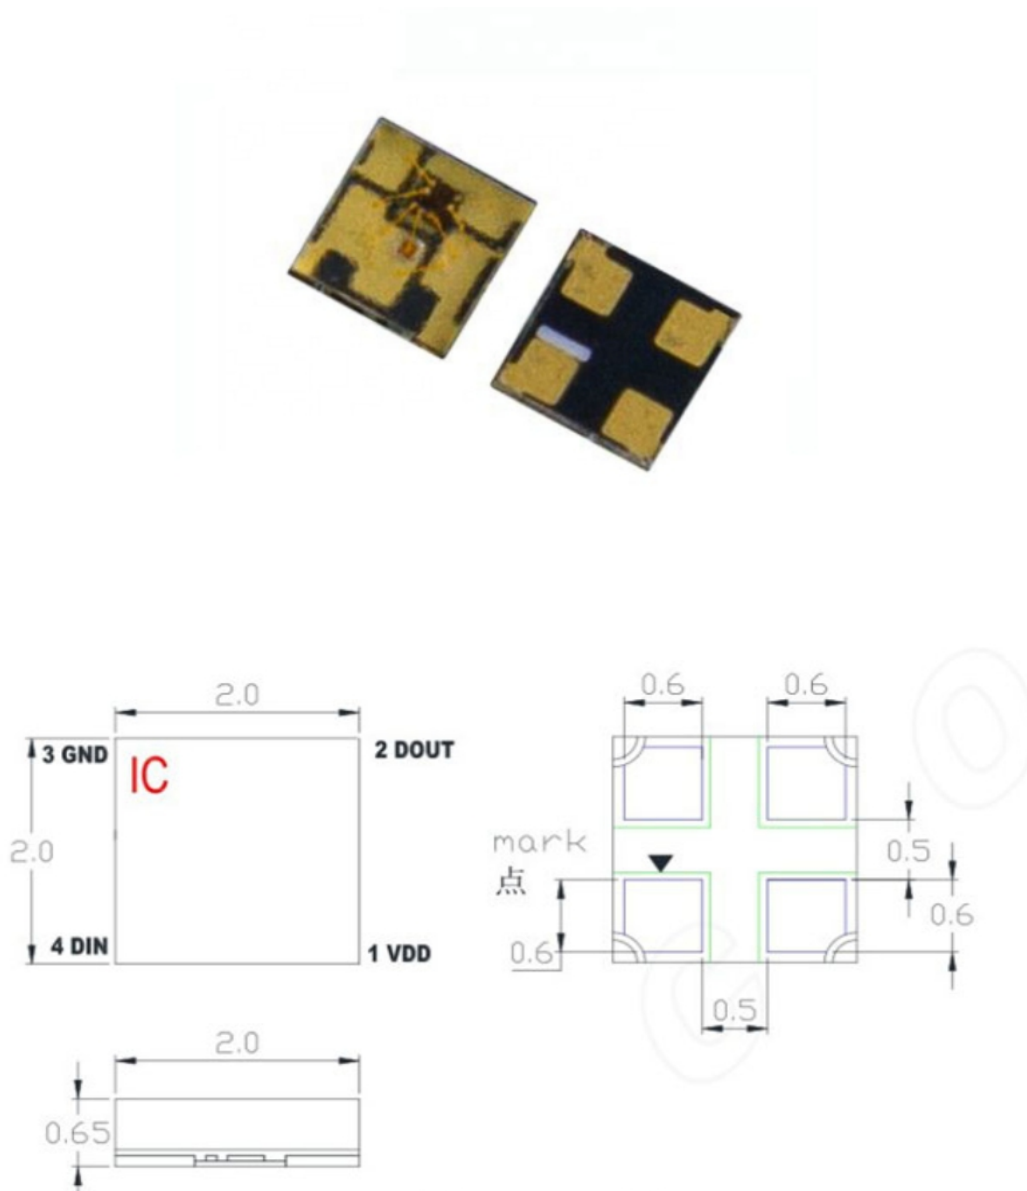

WS2812B addressable 3mm width RGB LED Strip

Specification

Item No.:	ST-WS2812RGB-200led-3mm
Light Source:	SMD2020
Input Voltage:	DC5V
Power Consumption:	17W/m
Color:	Addressable RGB
Dimensions:	1000mm*3mm
Beam angle:	120 degree
Waterproof Rate	IP20/IP65

Product Detail Description

- 1) Addressable LED Strips;
- 2) 5V DC power requirement;
- 3) Long life span 50,000+ hours;
- 4) Super bright SMD2020 top LED, high intensity and reliability;
- 5) Individually addressable, Each IC control one led;

- 6) RGB led strip cut and connect, One led one cut;
- 7) Supplied with a self-adhesive back, easy for installation.

UVC LED chip information

Application:

- 1.Application in linear lighting, home/bar/Christmas decorating, showcase exhibiting.
- 2.RGB led strip decoration :It is widely used for indoor decoration, signs, back lighting and led lighting, etc.
- 3.The product has bright colors, high visibility and more visual appeal. Widely used in wall corridors, indoor environment decoration, product model lighting decoration, game lighting