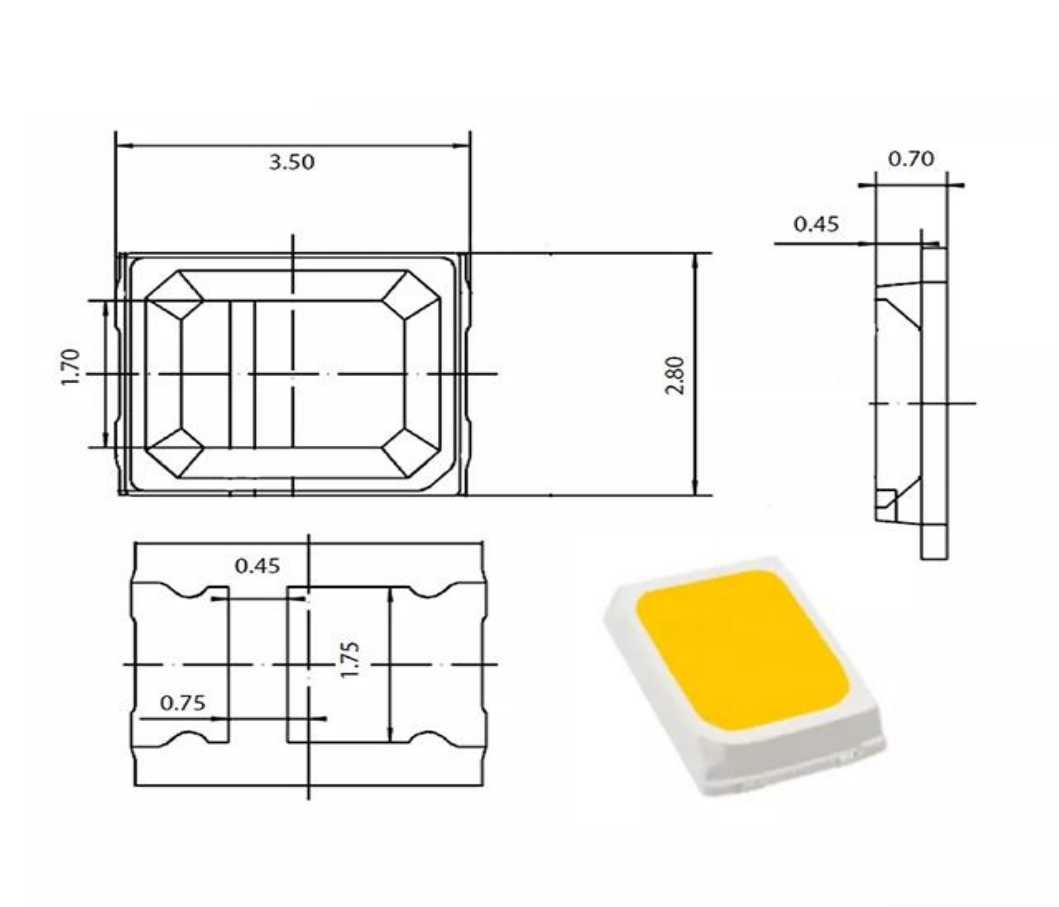

Product detail description

1) Bendable LED Strips, free foldable ;
2) 24VDC power requirement;
3) Long life span 50,000+ hours;
4) Super bright SMD2835 LED,high intensity and reliability;
5) Led strip cut and connect, every 6 led can be cut, cutting point is 5mm;
6) Supplied with a self-adhesive back, easy for installation.

LED chip information