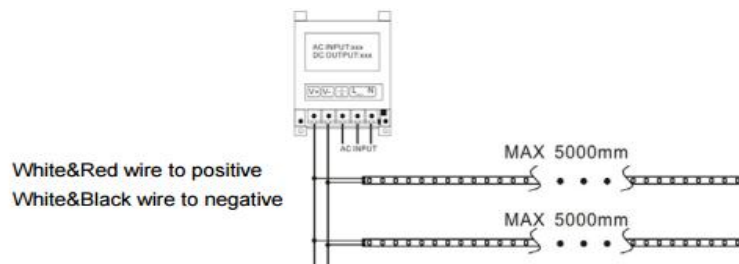

Wire connection